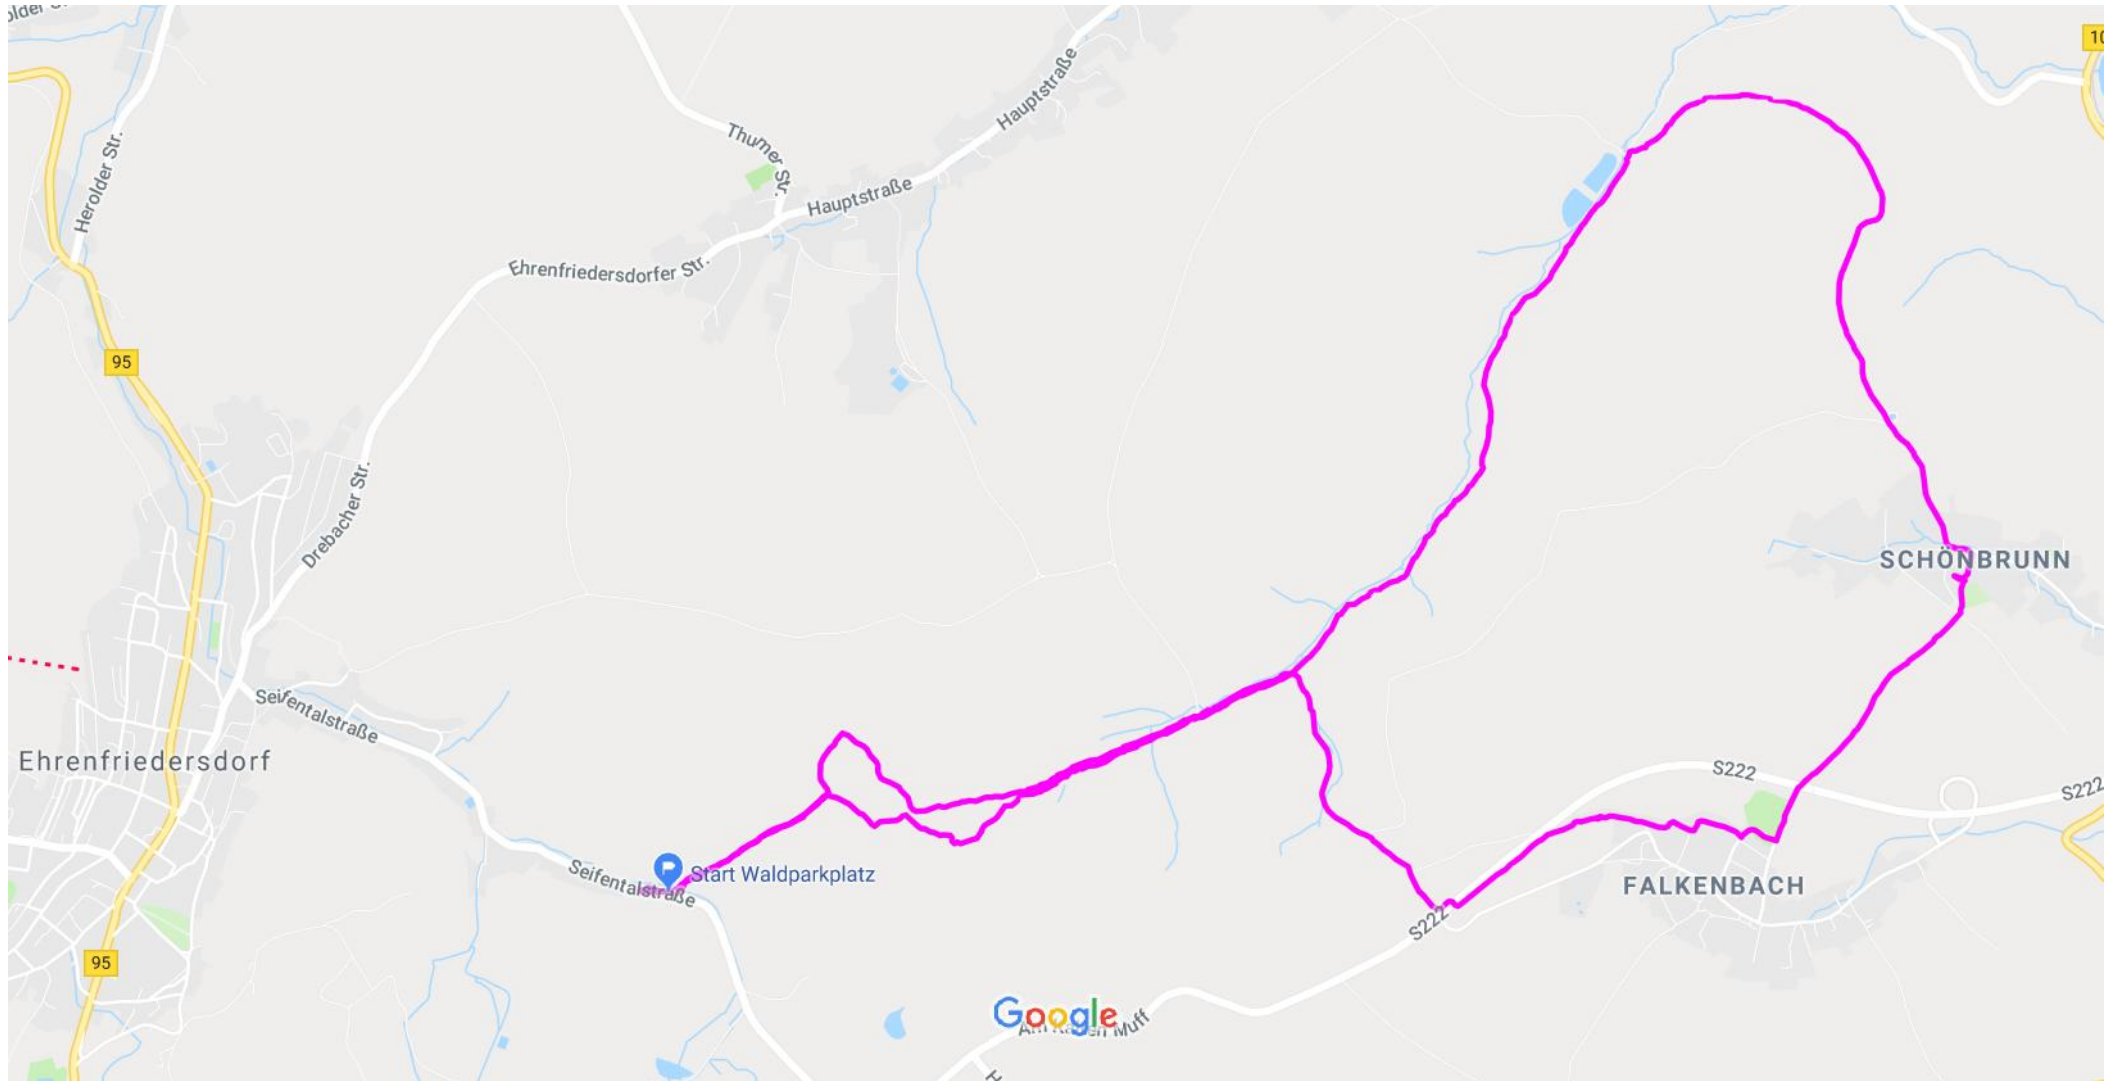

20180824_OWT_Ambrossgut

Kartendaten © 2018 GeoBasis-DE/BKG (©2009),Google 500 m